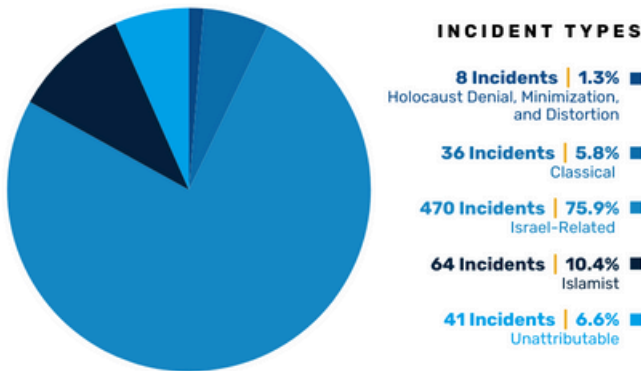

The Antisemitism Research Center (ARC) tracked 619 antisemitic reports worldwide in April 2024

This marks an average of 20.6 incidents, **up 321% from the previous April.**

April 2024 saw 36 incidents of classical antisemitism (5.8% of total), as well as 8 (1.3%) incidents of Holocaust distortion and minimization, 470 (75.9%) incidents of Israel-related antisemitism, 64 (10.4%) in the Islamist category, and 41 (6.6%) incidents were classified as unattributable.

61 physical threats against Jews, as well as 43 incidents of antisemitic vandalism, were also monitored.

9.9% of incidents
involved physical threats

IHRA DEFINITION OF ANTISEMITISM ADOPTIONS

- MALA - Muslim American Leadership Alliance (United States)
- Federal Court of Criminal Cassation (Argentina)

Amid Spread of Anti-Israel Encampment Movement, CAM Data Reveals 815% Rise in On-Campus Antisemitic Incidents

The October 7th massacre and Israel's military response in the Gaza Strip have significantly influenced the frequency and severity of antisemitic incidents on U.S. campuses. In April 2024 alone, the Antisemitism Research Center (ARC) by CAM recorded 183 incidents of on-campus antisemitism, marking an 815% increase from April 2023.

2024 HU-EF Barometer Shows Antisemitism in Europe is On the Rise, Yet Residents Are Divided on its Source

The 2024 Hebrew University-European Forum Barometer, spearheaded by Prof. Gisela Dachs, conducted a comprehensive survey on mutual perceptions between Israel and several European countries, including Germany, Great Britain, France, and Poland. In France, 63% recognize antisemitism as a current problem, while in Germany, the rate is 59%, followed by Great Britain at 48% and Poland at 30%.